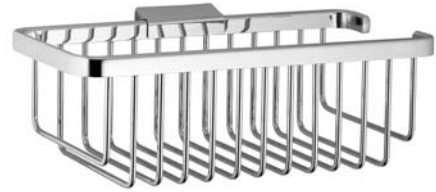

# STRAIGHT BASKET BA270

265 x 87 x 123 mm

- Straight basket in chrome-plated brass.
- Solid edge and 4 mm thick wires.
- Concealed anti-theft wall mountings.
- Mounting: With two screws.
- Delivery includes fixing material.
- Weight, including single package: 0.9 kg

## Suggested text for specifications:

Straight basket in chrome-plated brass. Solid edge and 4 mm thick wires. Concealed anti-theft wall mountings. Delivery includes fixing material.

Dimensions: 265 x 87 x 123 mm

## Available surface

Chrome-plated brass