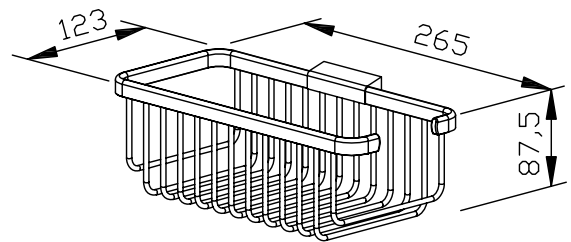

Available surface

Chrome-plated brass

ID No.

600 270

Ernst Wagner GmbH & Co. KG

Ernst-Abbe-Straße 21 · D-72770 Reutlingen · Tel.: +49712151539-0 · Fax: -20
info@wagner-ewar.de · www.wagner-ewar.de

WAGNER
— EWAR